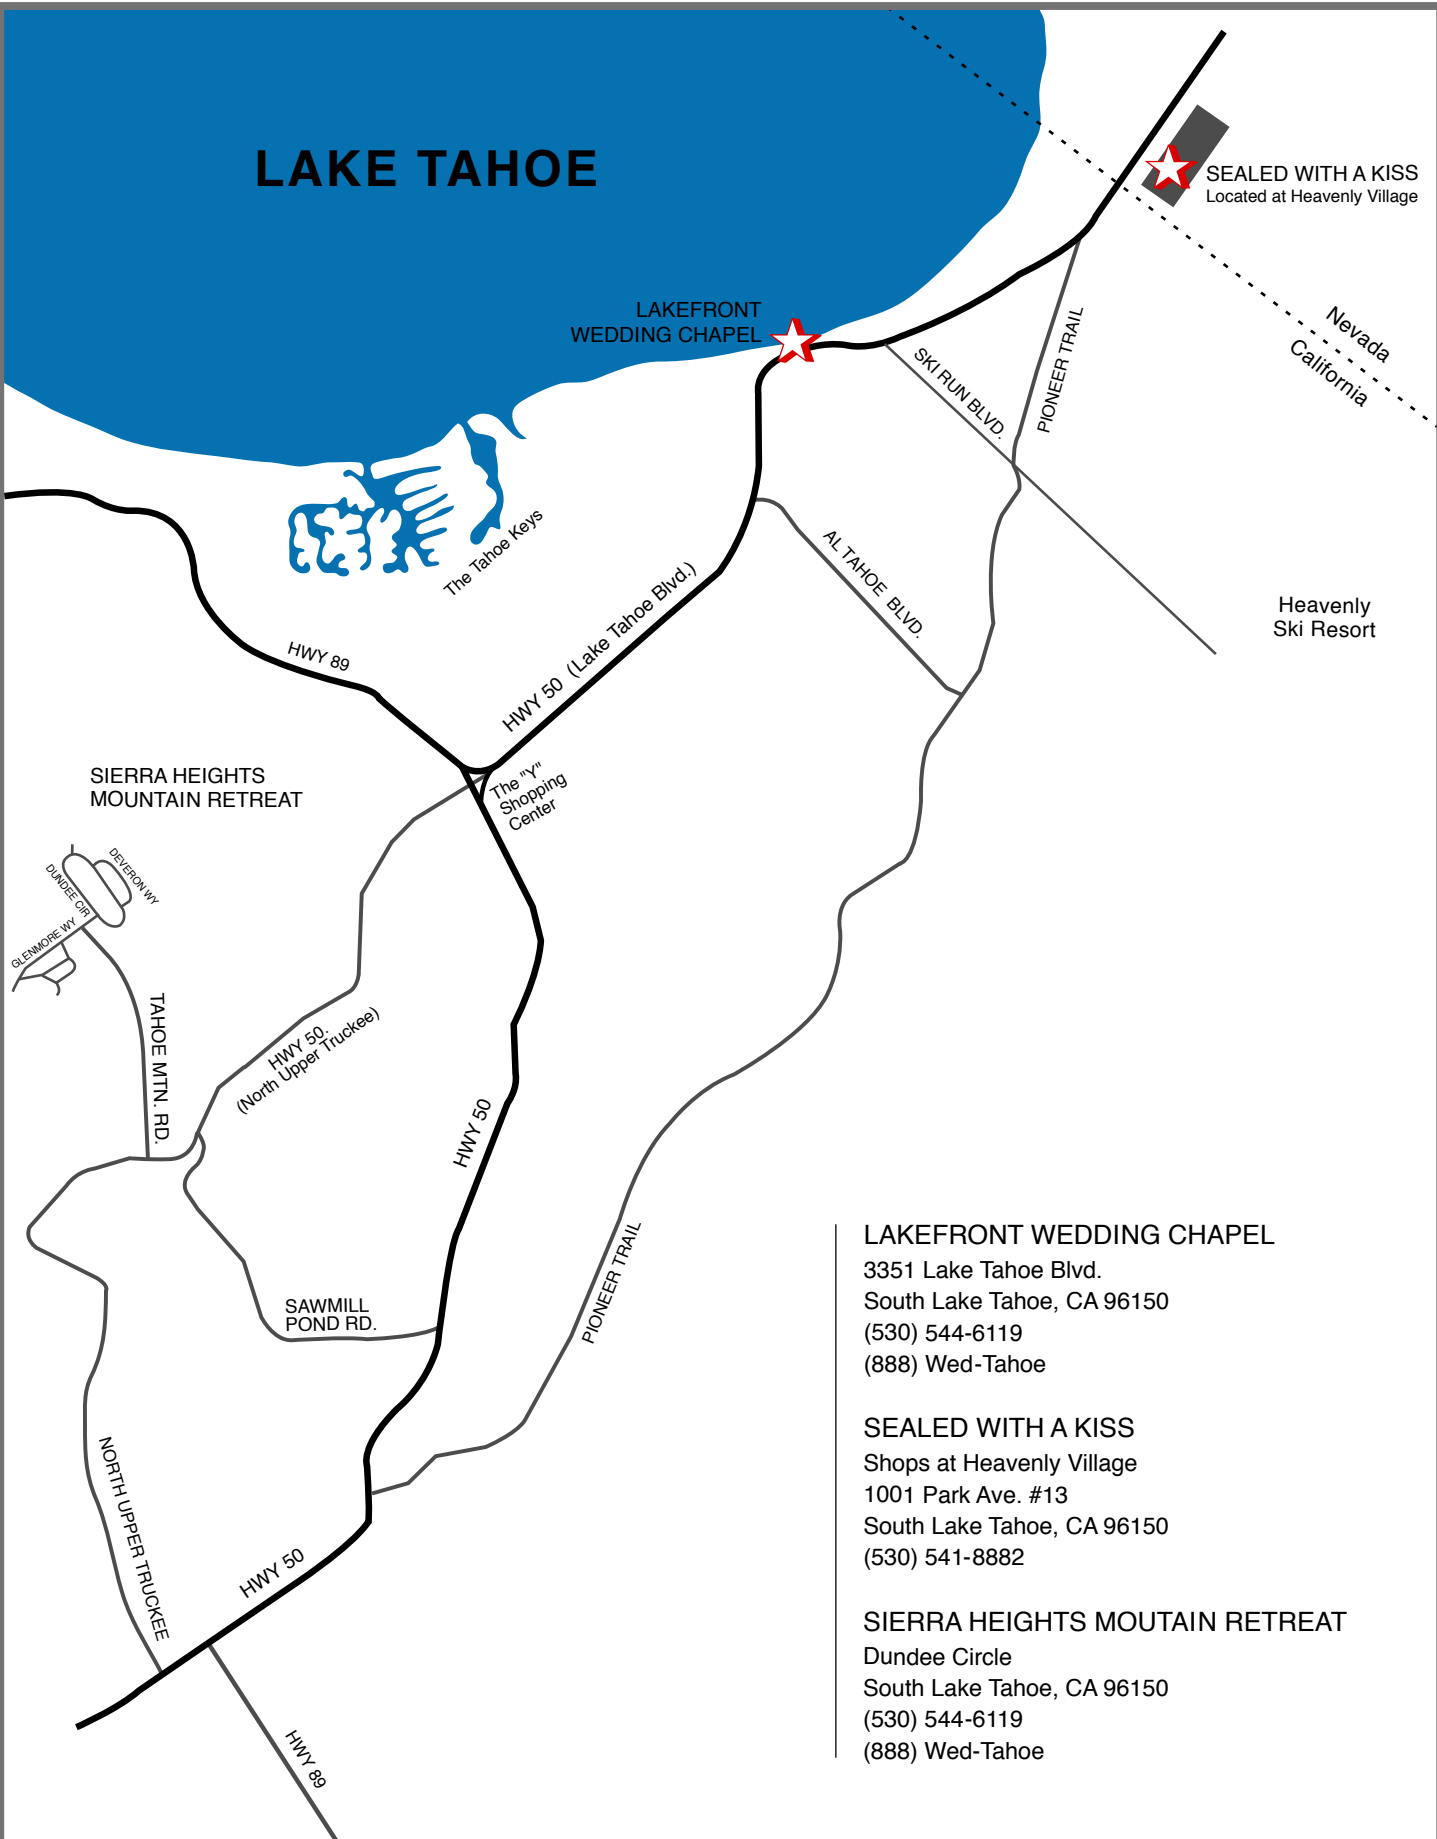

# LAKE TAHOE

LAKEFRONT WEDDING CHAPEL

SEALED WITH A KISS  
Located at Heavenly Village

The Tahoe Keys

Heavenly  
Ski Resort

## LAKEFRONT WEDDING CHAPEL

3351 Lake Tahoe Blvd.  
South Lake Tahoe, CA 96150  
(530) 544-6119  
(888) Wed-Tahoe

## SEALED WITH A KISS

Shops at Heavenly Village  
1001 Park Ave. #13  
South Lake Tahoe, CA 96150  
(530) 541-8882

## SIERRA HEIGHTS MOUNTAIN RETREAT

Dundee Circle  
South Lake Tahoe, CA 96150  
(530) 544-6119  
(888) Wed-Tahoe